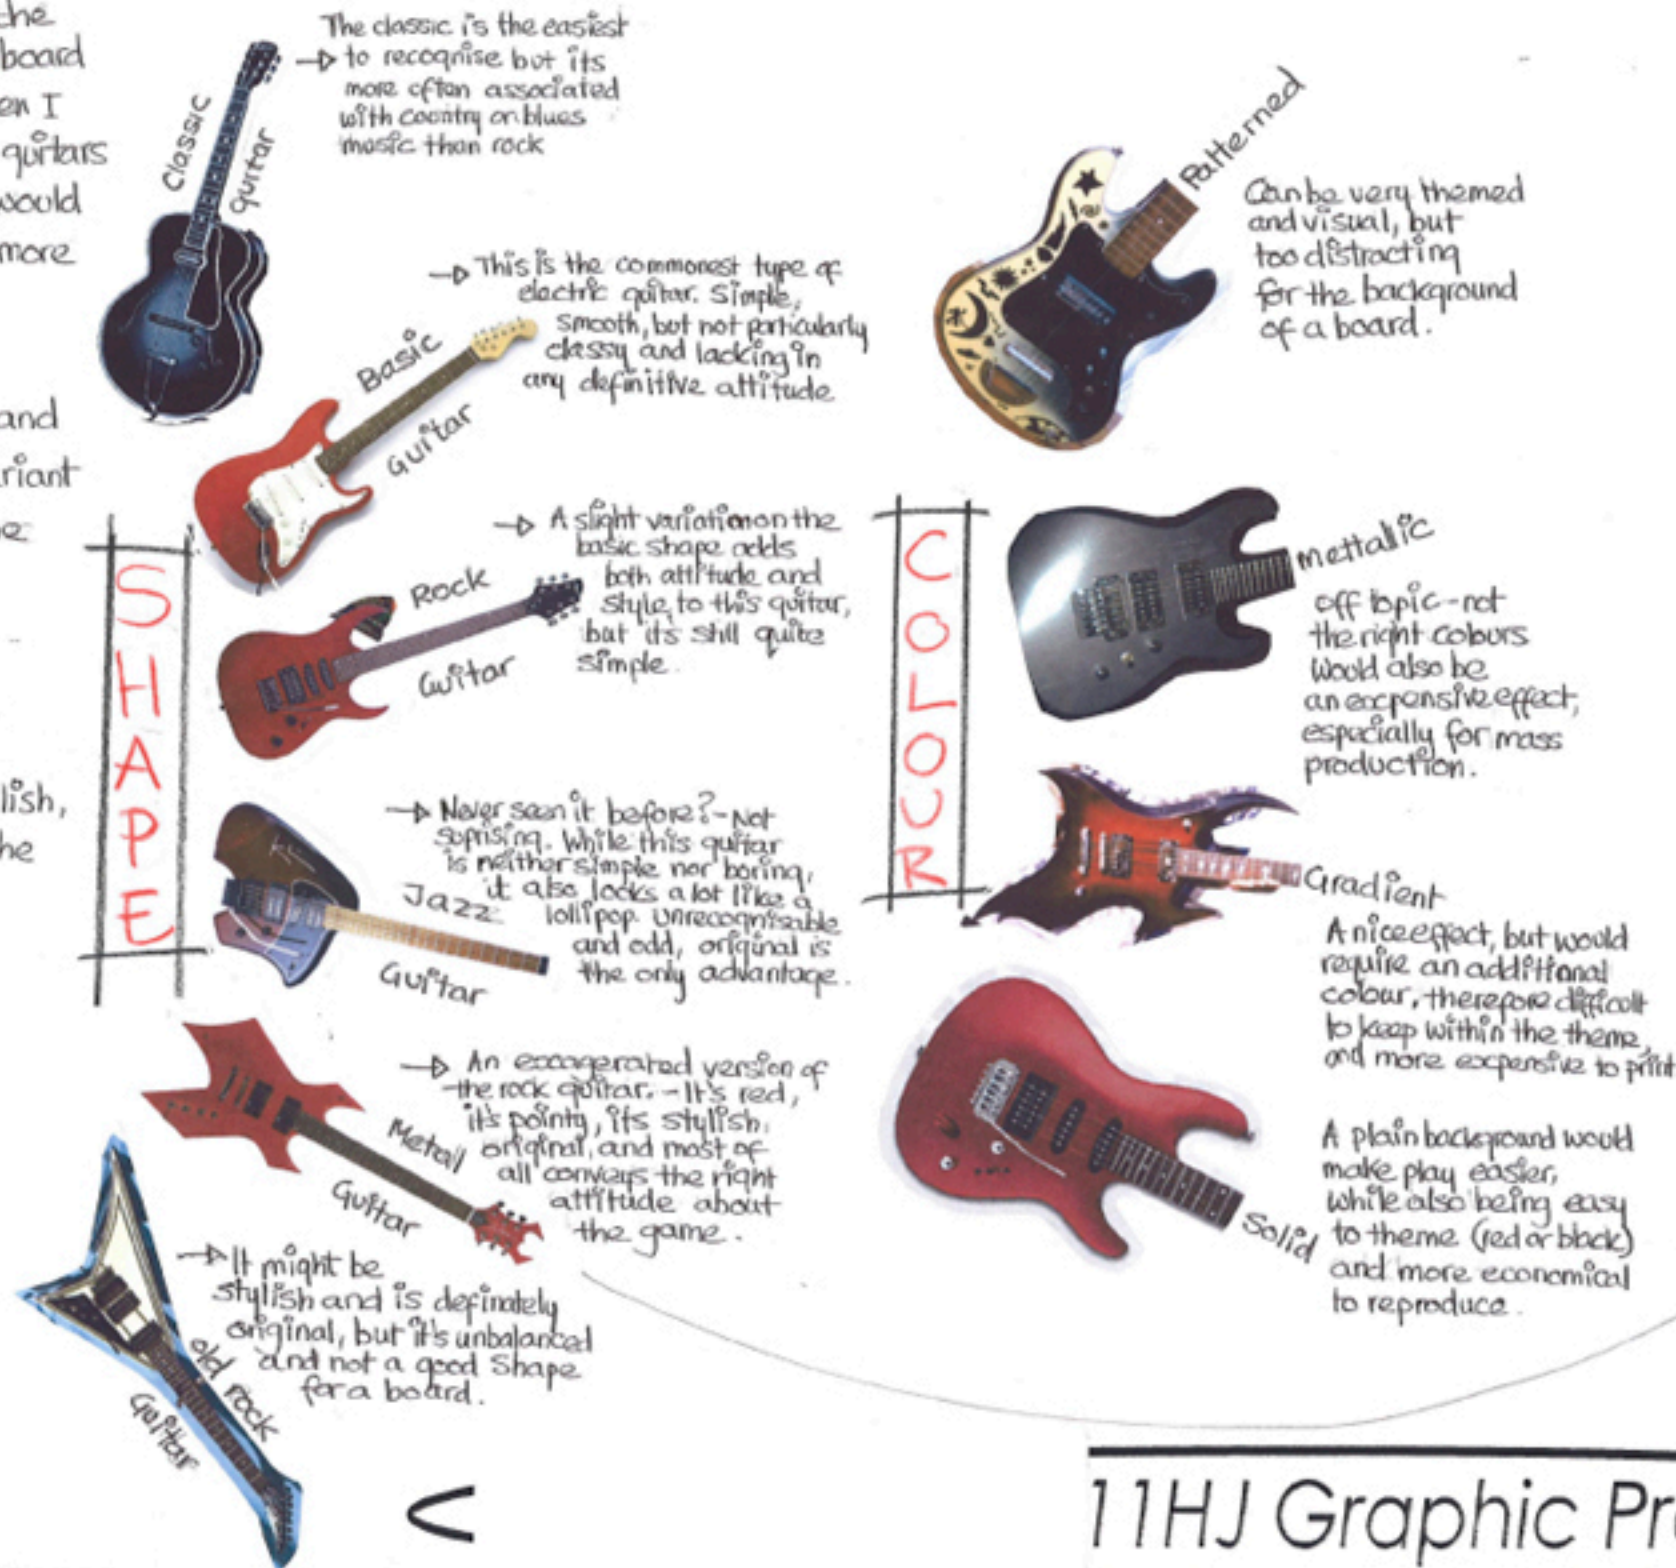

Designing the Board

Since the user vote was heavily in favour of the guitar shape on the board I chose that, but then I realised that since guitars varied so widely I would have to find out more information.

The most obvious and most important variant of guitars has to be shape.

The next is colour, which needs to be interesting and stylish, but suitable for the background to a board game.

11HJ Graphic Products